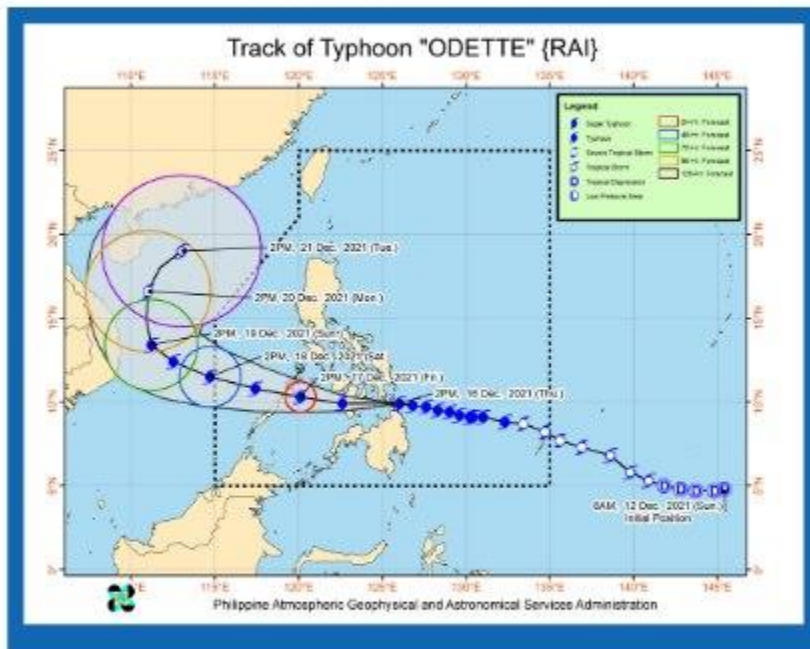

BULLETIN NO. 4 ON TYPHOON "ODETTE"

DECEMBER 16, 2021, 5:30PM

SITUATIONER REPORT

AT 4:50 PM TODAY, THE CENTER OF THE EYE OF TYPHOON "ODETTE" WAS LOCATED BASED ON ALL AVAILABLE DATA IN THE VICINITY OF LILOAN, SOUTHERN LEYTE (10.1 °N, 125.2 °E). IT IS MOVING WESTWARD AT 30KM/H WITH MAXIMUM SUSTAINED WINDS OF 195 KM/H NEAR THE CENTER AND GUSTINESS OF UP TO 270 KM/H.