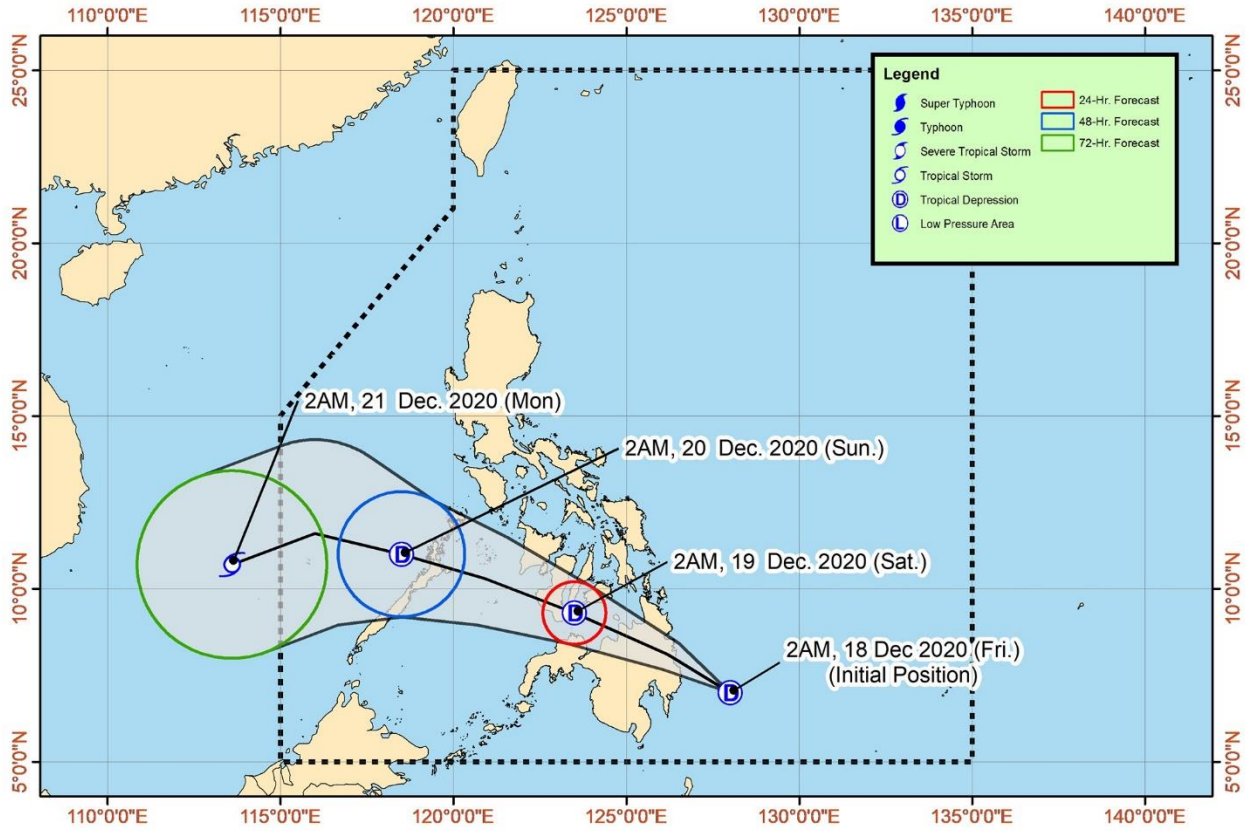

Track of Tropical Depression "VICKY"

Philippine Atmospheric Geophysical and Astronomical Services Administration

Severe Weather Bulletin #01 - Tropical Depression "VICKY"
 5 AM December 18, 2020

DOST PAGASA HIMAWARI-8 IR1 December 18, 2020, 5:00 am PHT