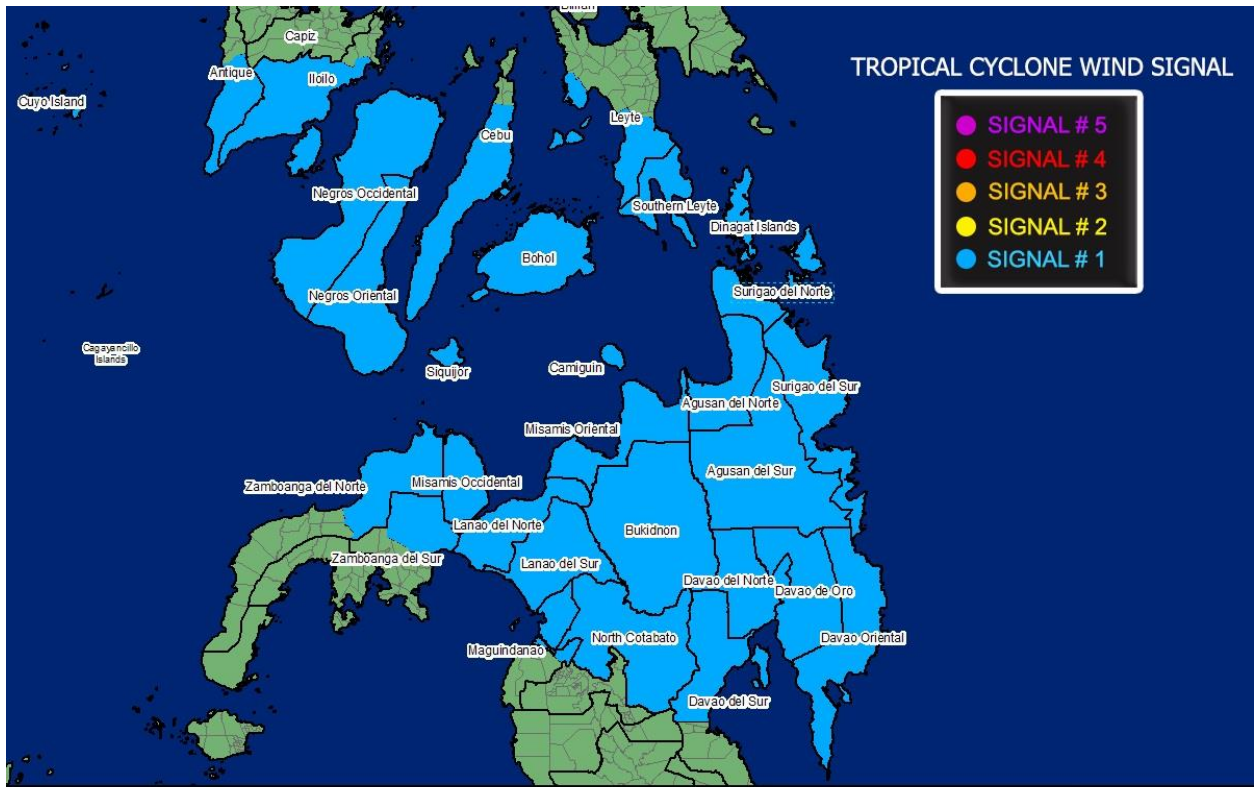

Track of Tropical Depression "VICKY"

Philippine Atmospheric Geophysical and Astronomical Services Administration

Severe Weather Bulletin #01 - Tropical Depression "VICKY"
 5 AM December 18, 2020

DOST PAGASA HIMAWARI-8 IR1 December 18, 2020, 5:00 am PHT